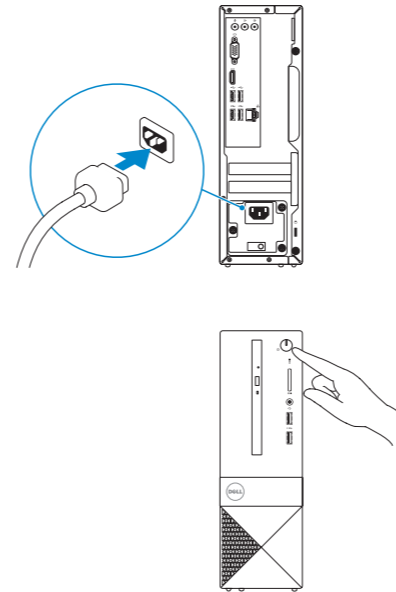

Conecte a tela

NOTE: If you ordered your computer with a discrete graphics card, connect the display to the discrete graphics card.

NOTA: se você encomendou seu computador com uma placa gráfica separada, conecte a tela ao conector na placa gráfica separada.

4 Connect the power cable and press the power button

Conecte o cabo de alimentação e pressione o botão liga/desliga

5 Finish Windows 10 setup

Concluir a configuração do Windows 10

Connect to your network

Conectar-se à rede

Features

Recursos

1. Optical drive
2. Optical drive eject button
3. Line-out port
4. Power button
5. Microphone port
6. Hard drive activity light
7. VGA port
8. Memory card reader
9. HDMI port
10. Headset port
11. USB 2.0 ports
12. USB 3.0 ports
13. Network port
14. Expansion card slots